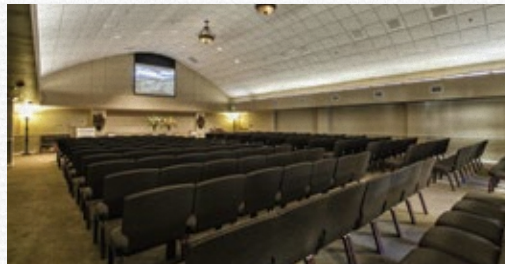

LAKE RIDGE

chapel & memorial designers

Traditional Burial - Spectra

- Basic Services of Funeral Directors
- Staff and Overhead
- Use of Transport Vehicle and Driver from the place of death within 5 miles of LRCMD
- Embalming, dressing
- Casketing, advanced air brush cosmetology
- Visitation
- Funeral Ceremony in our Chapel or other Facility
- Committal Service
- Use of our Hearse and Driver
- Use of our Van to Deliver Equipment, Floral Gifts
- Our Signature Services
- Spectra Casket and Concrete Box

Spacious visitation and gathering rooms with state of the art audio and visual equipment

Large chapel with amazing acoustics and state of the art audio and visual equipment

Complimentary catered visitations and receptions